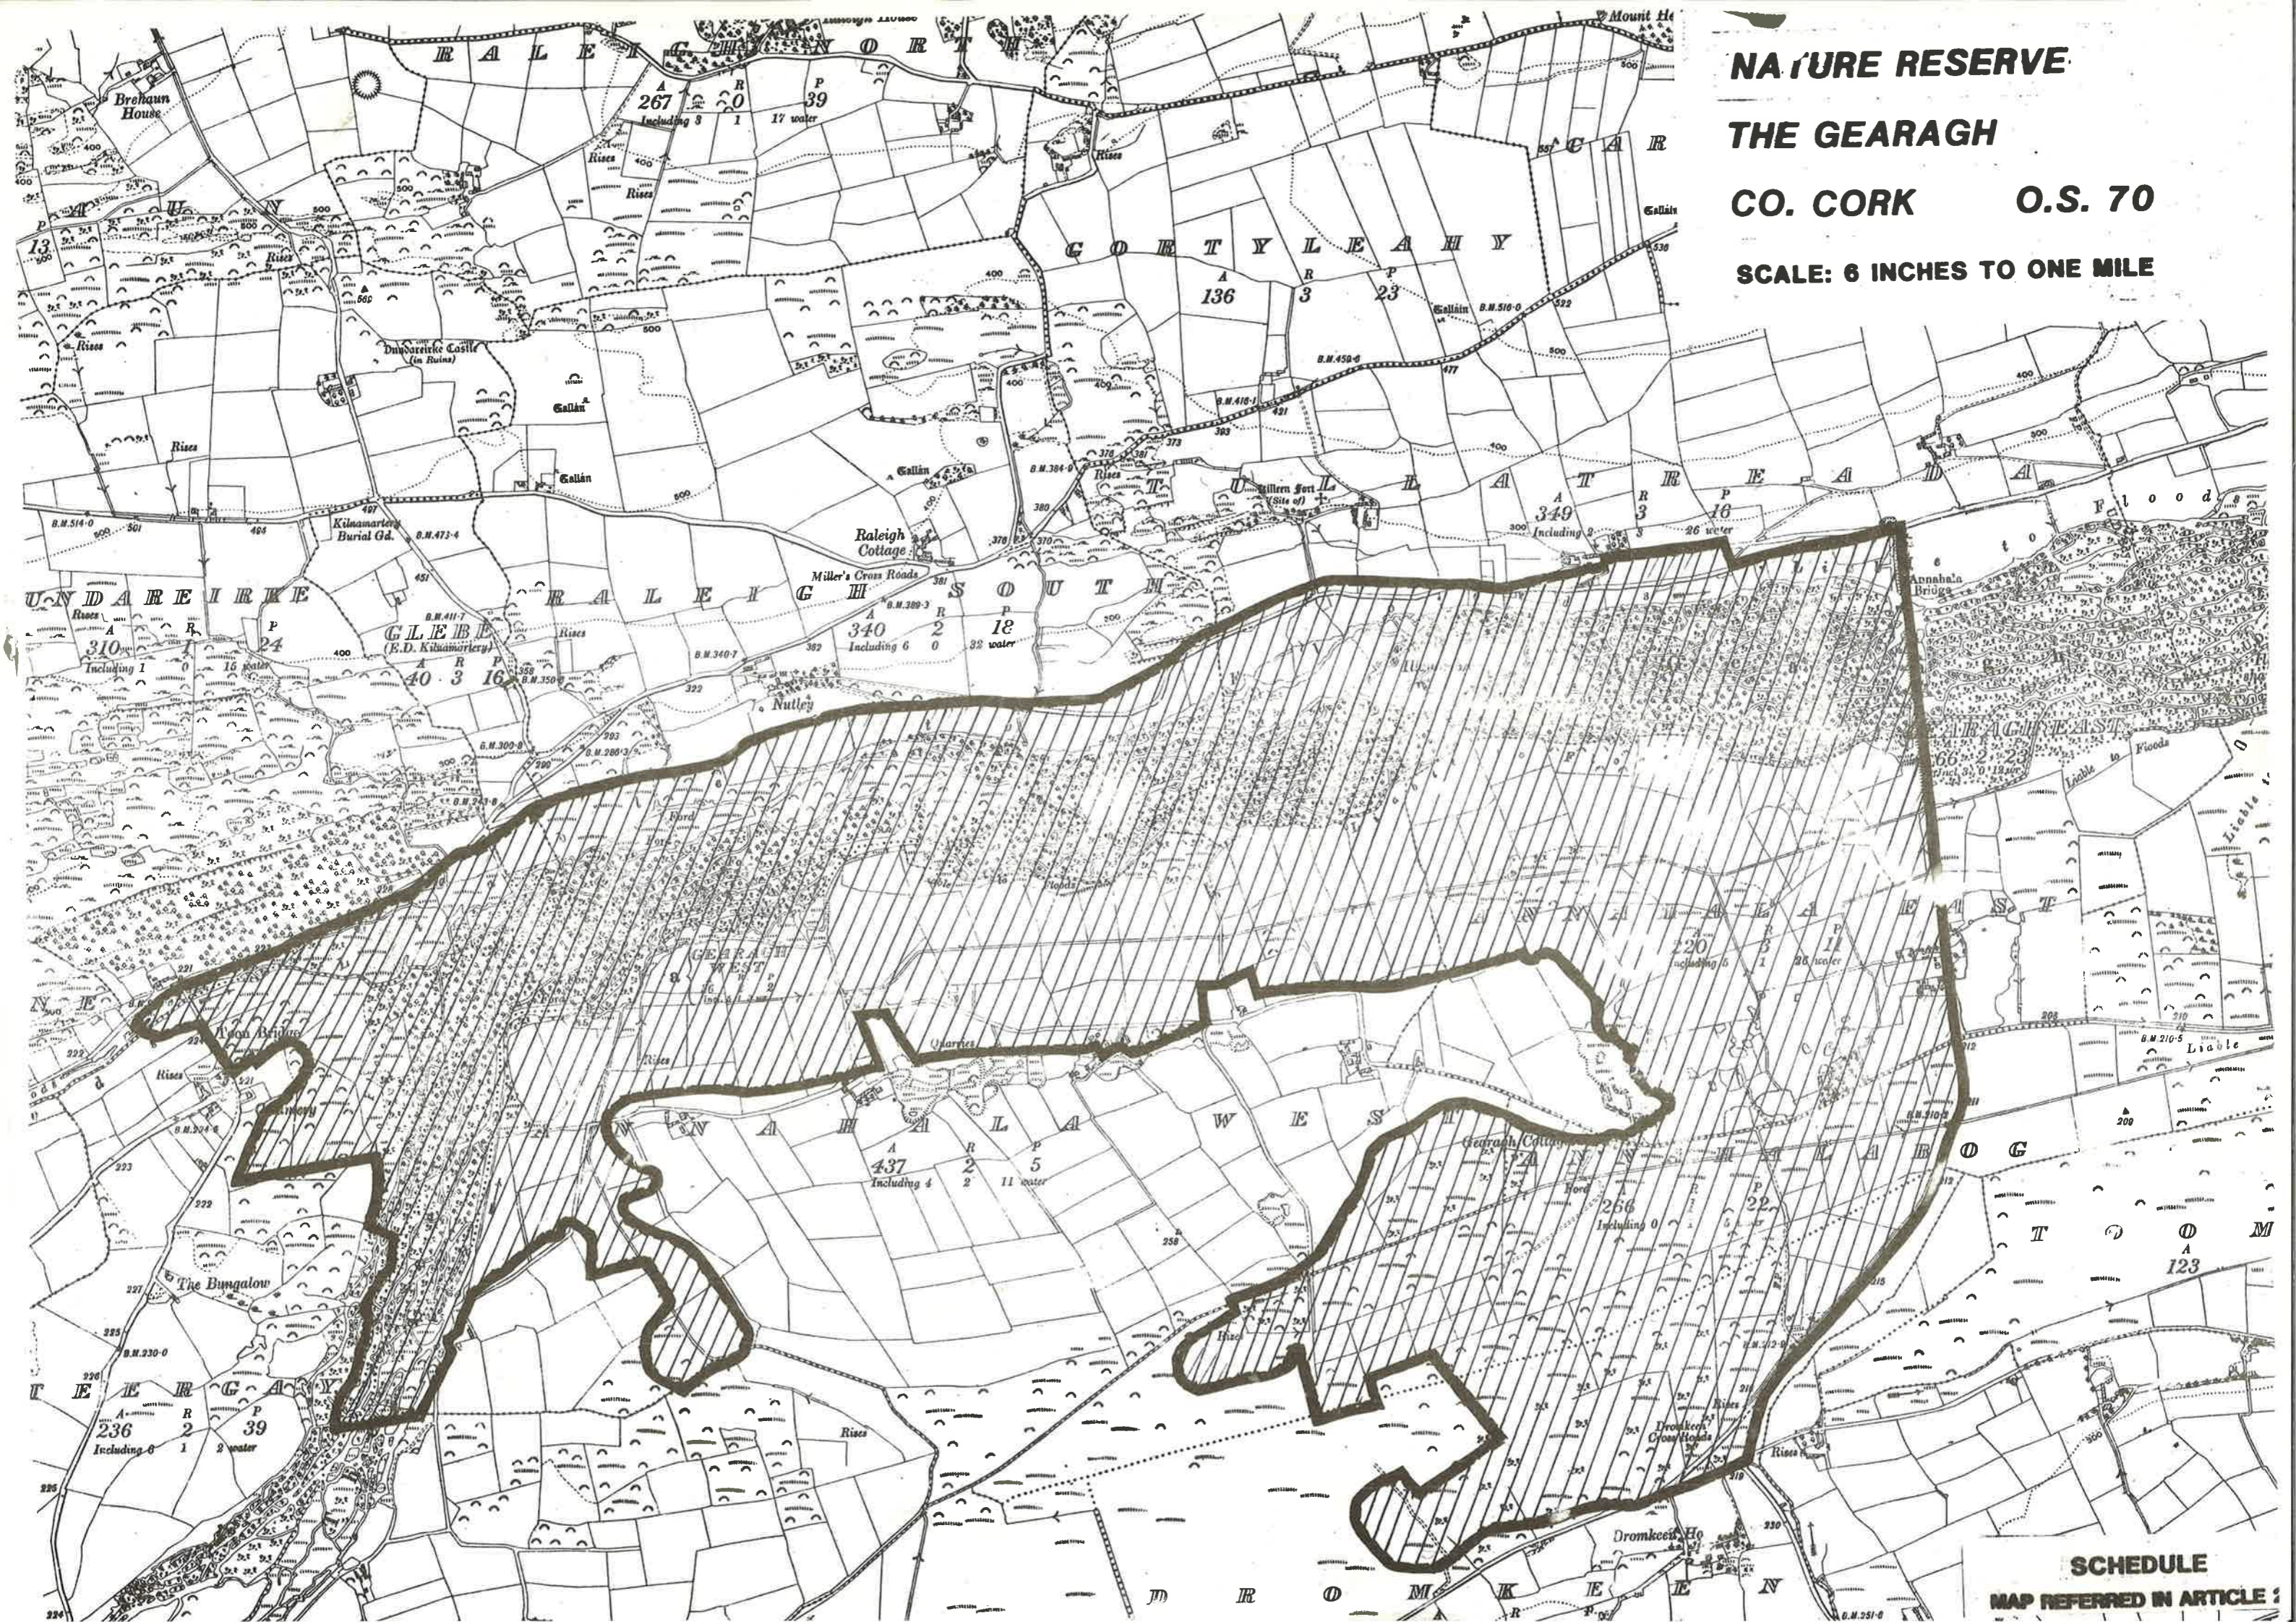

NATURE RESERVE
THE GEARAGH
CO. CORK O.S. 70
SCALE: 6 INCHES TO ONE MILE

SCHEDULE
MAP REFERRED IN ARTICLE 2