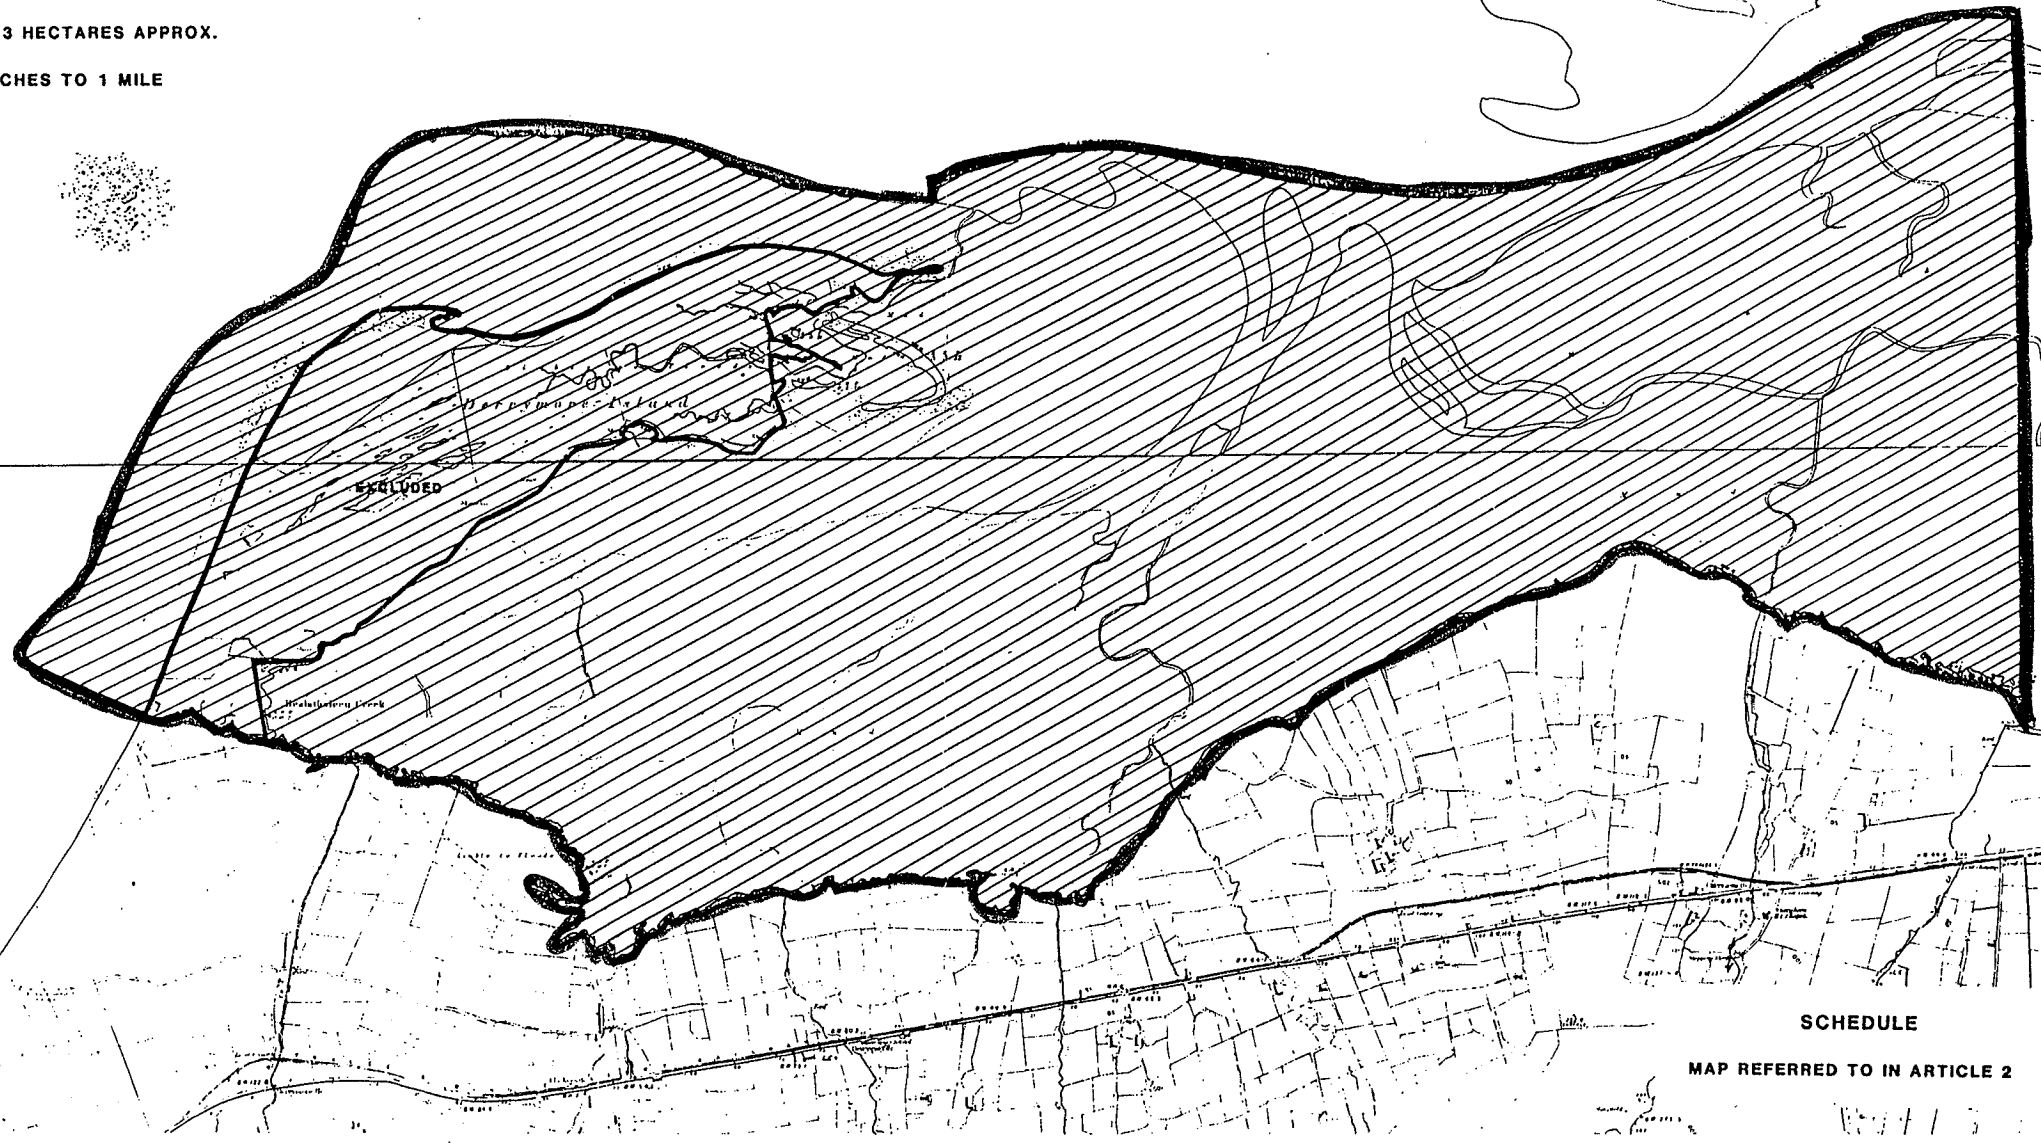

**TRALEE BAY NATURE RESERVE**

**CO. KERRY O.S. 28 & 37**

**AREA 754.53 HECTARES APPROX.**

**SCALE: 6 INCHES TO 1 MILE**

**SCHEDULE**

**MAP REFERRED TO IN ARTICLE 2**