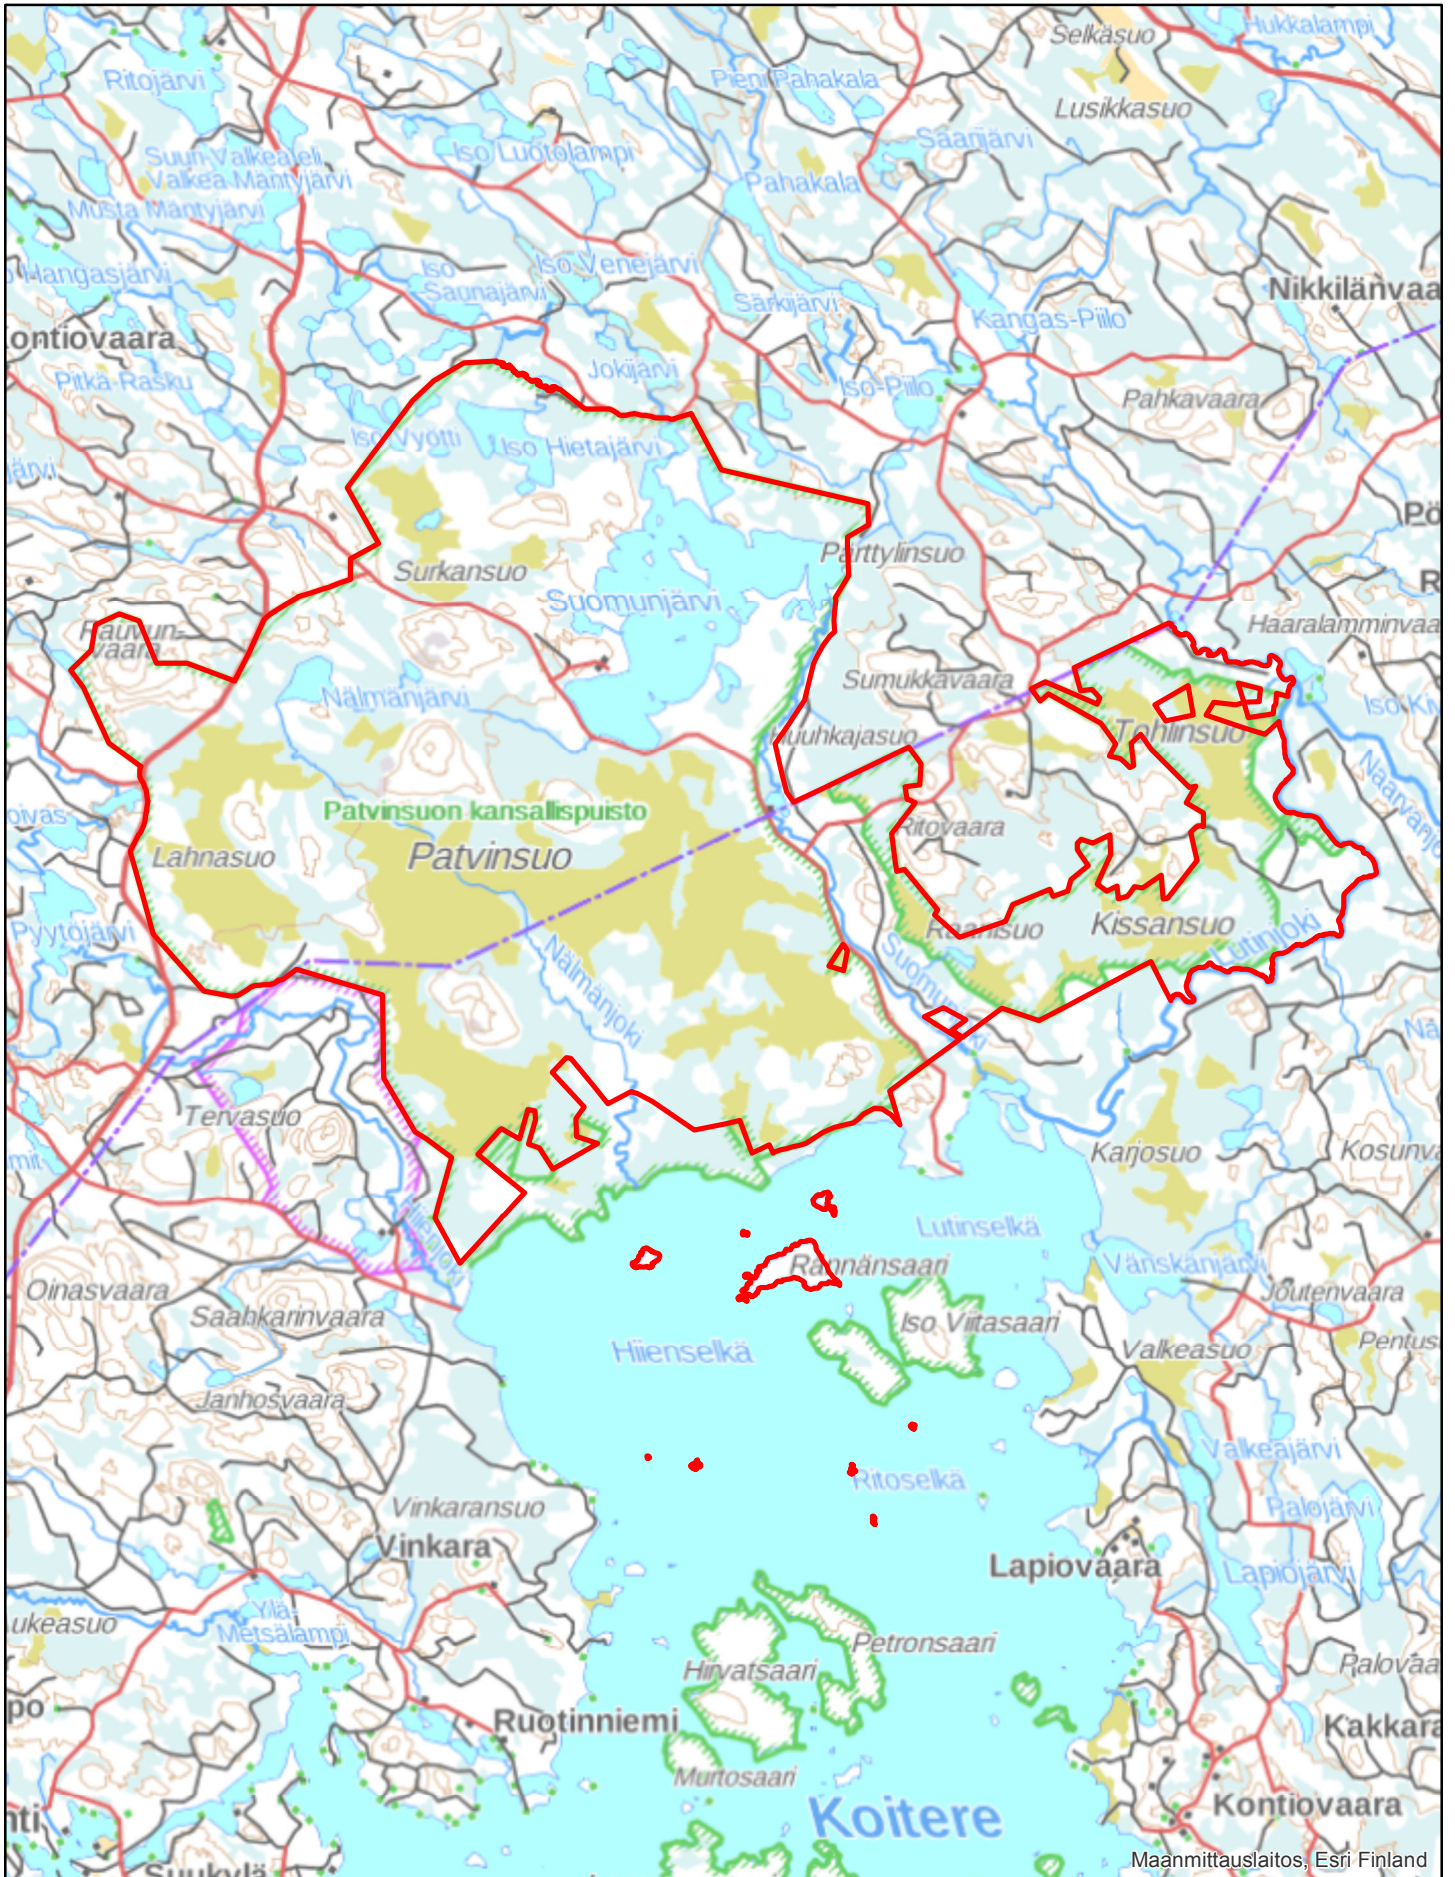

FI10 Patvinsuo National Park

0 0,5 1 2 3 4
Km

 Ramsar site boundaries