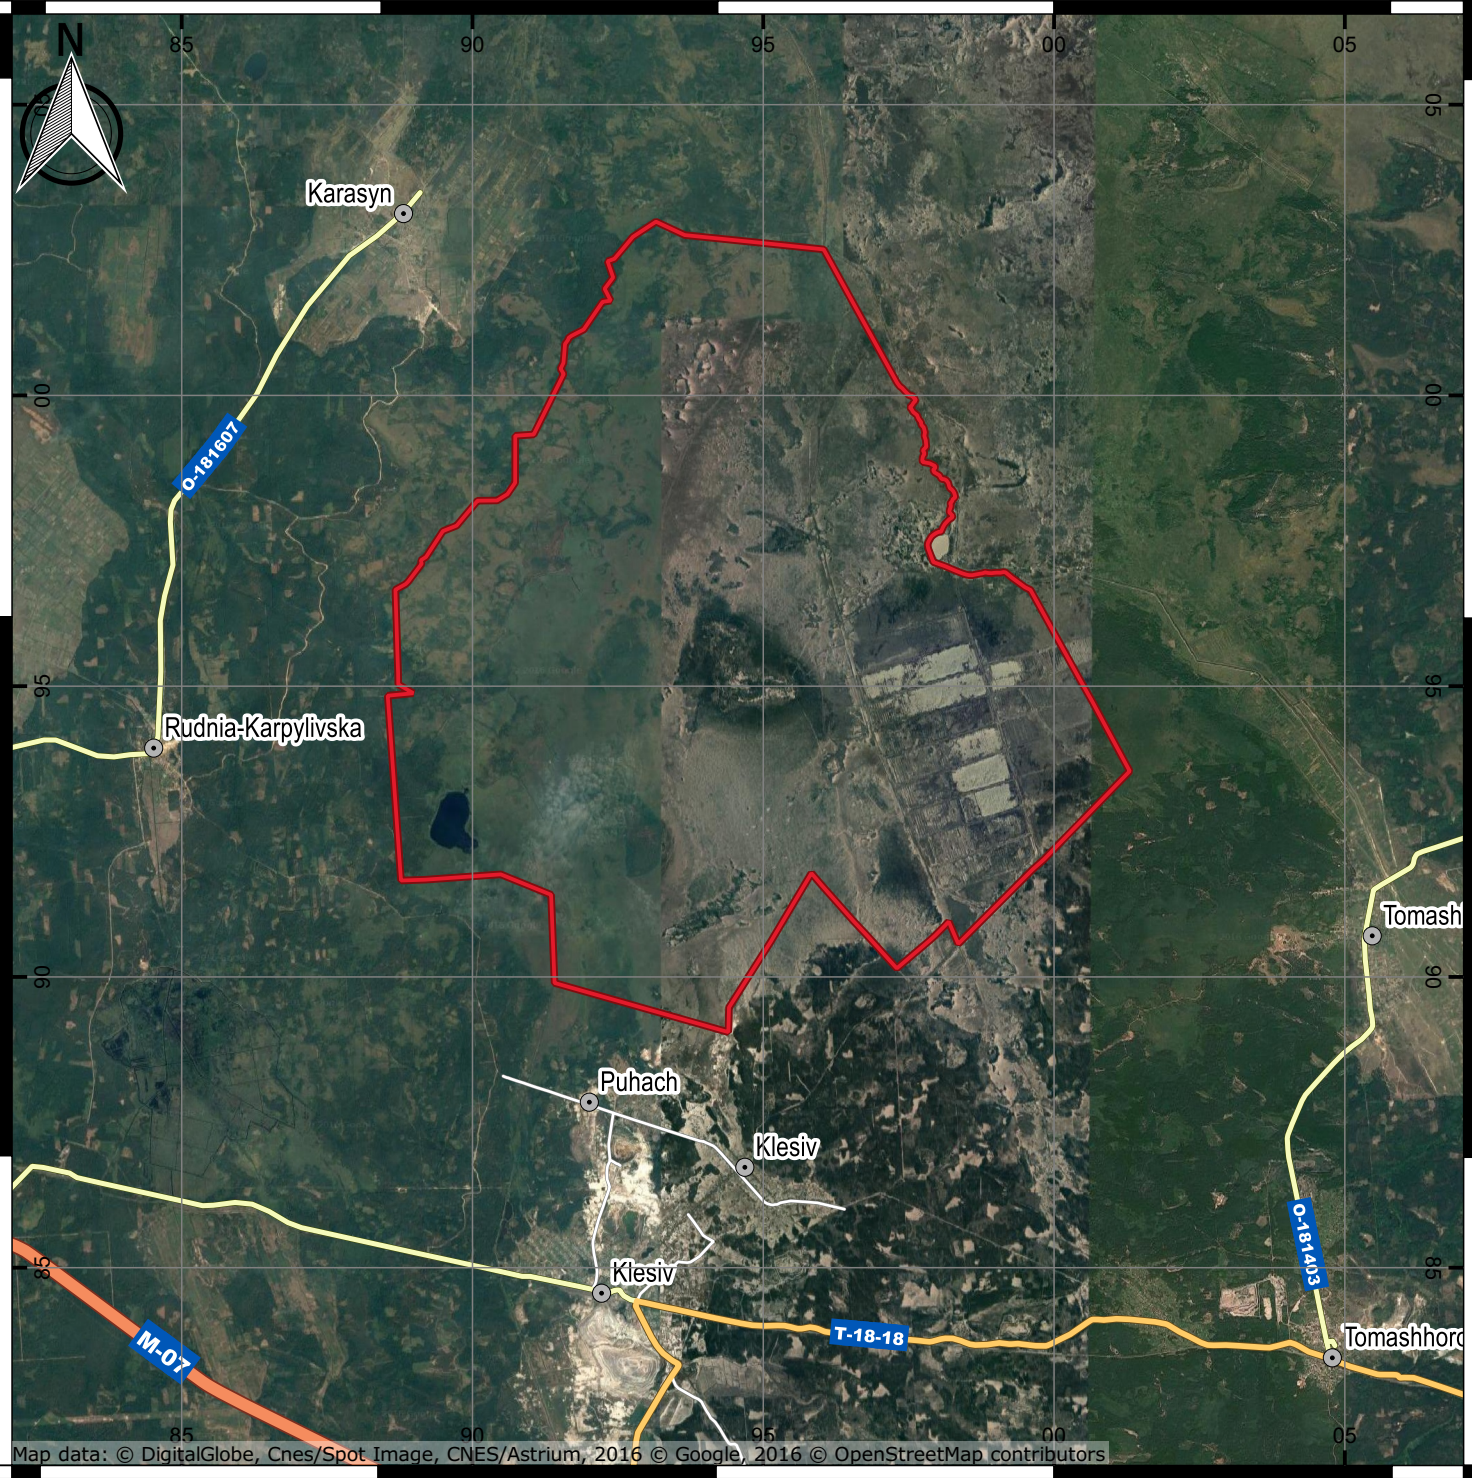

26°45'E 26°50'E 26°55'E 27°0'E 27°5'E

51°30'N
51°25'N
51°20'N

26°45'E 26°50'E 26°55'E 27°0'E 27°5'E

Somyne Swamps

10 852 ha

Legend:

- ★ Ramsar site location
- Ramsar site boundary
- ▨ national border
- city
- ⦿ town
- ⦿ village
- road importance*
- ▬ international
- ▬ national
- ▬ regional
- ▬ territorial
- ▬ local
- ▬ other

Map projection: WGS 84 / UTM zone 35N
EPSG: 32635

Map data: © DigitalGlobe, Cnes/Spot Image, CNES/Astrium, 2016 © Google, 2016 © OpenStreetMap contributors

© 2016 TSNUK OSGeo Research and Education Lab
<http://lab.osgeo.org.ua/>
for the Ministry of Ecology and Natural Resources of Ukraine