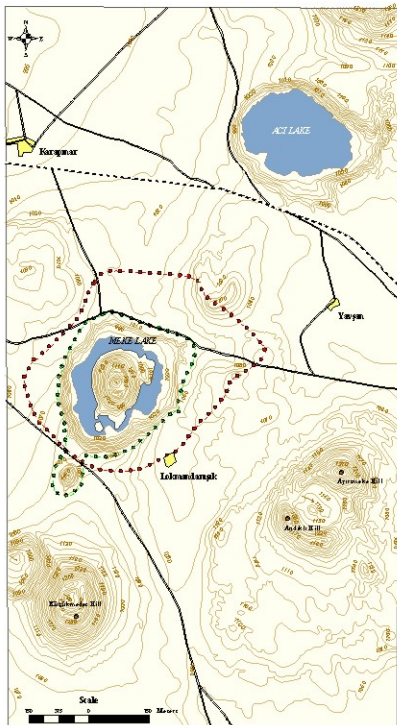

KONYA-MEKE MAAR'S RAMSAR SITE MAP

Legend

-  Hill
-  Depressions
-  Main Road
-  Secondary Road
-  Contours
-  Settlement
-  Ramsar Site Boundary
-  Natural Monument Site Boundary
-  Lake

THE REPUBLIC OF TURKEY
 MINISTRY OF
 ENVIRONMENT, URBANIZATION & CLIMATE
 General Directorate of Sites and Conservation
 &
 Ministry of Forestry,
 Nature Conservation and Tourism
 General Directorate of Nature Conservation