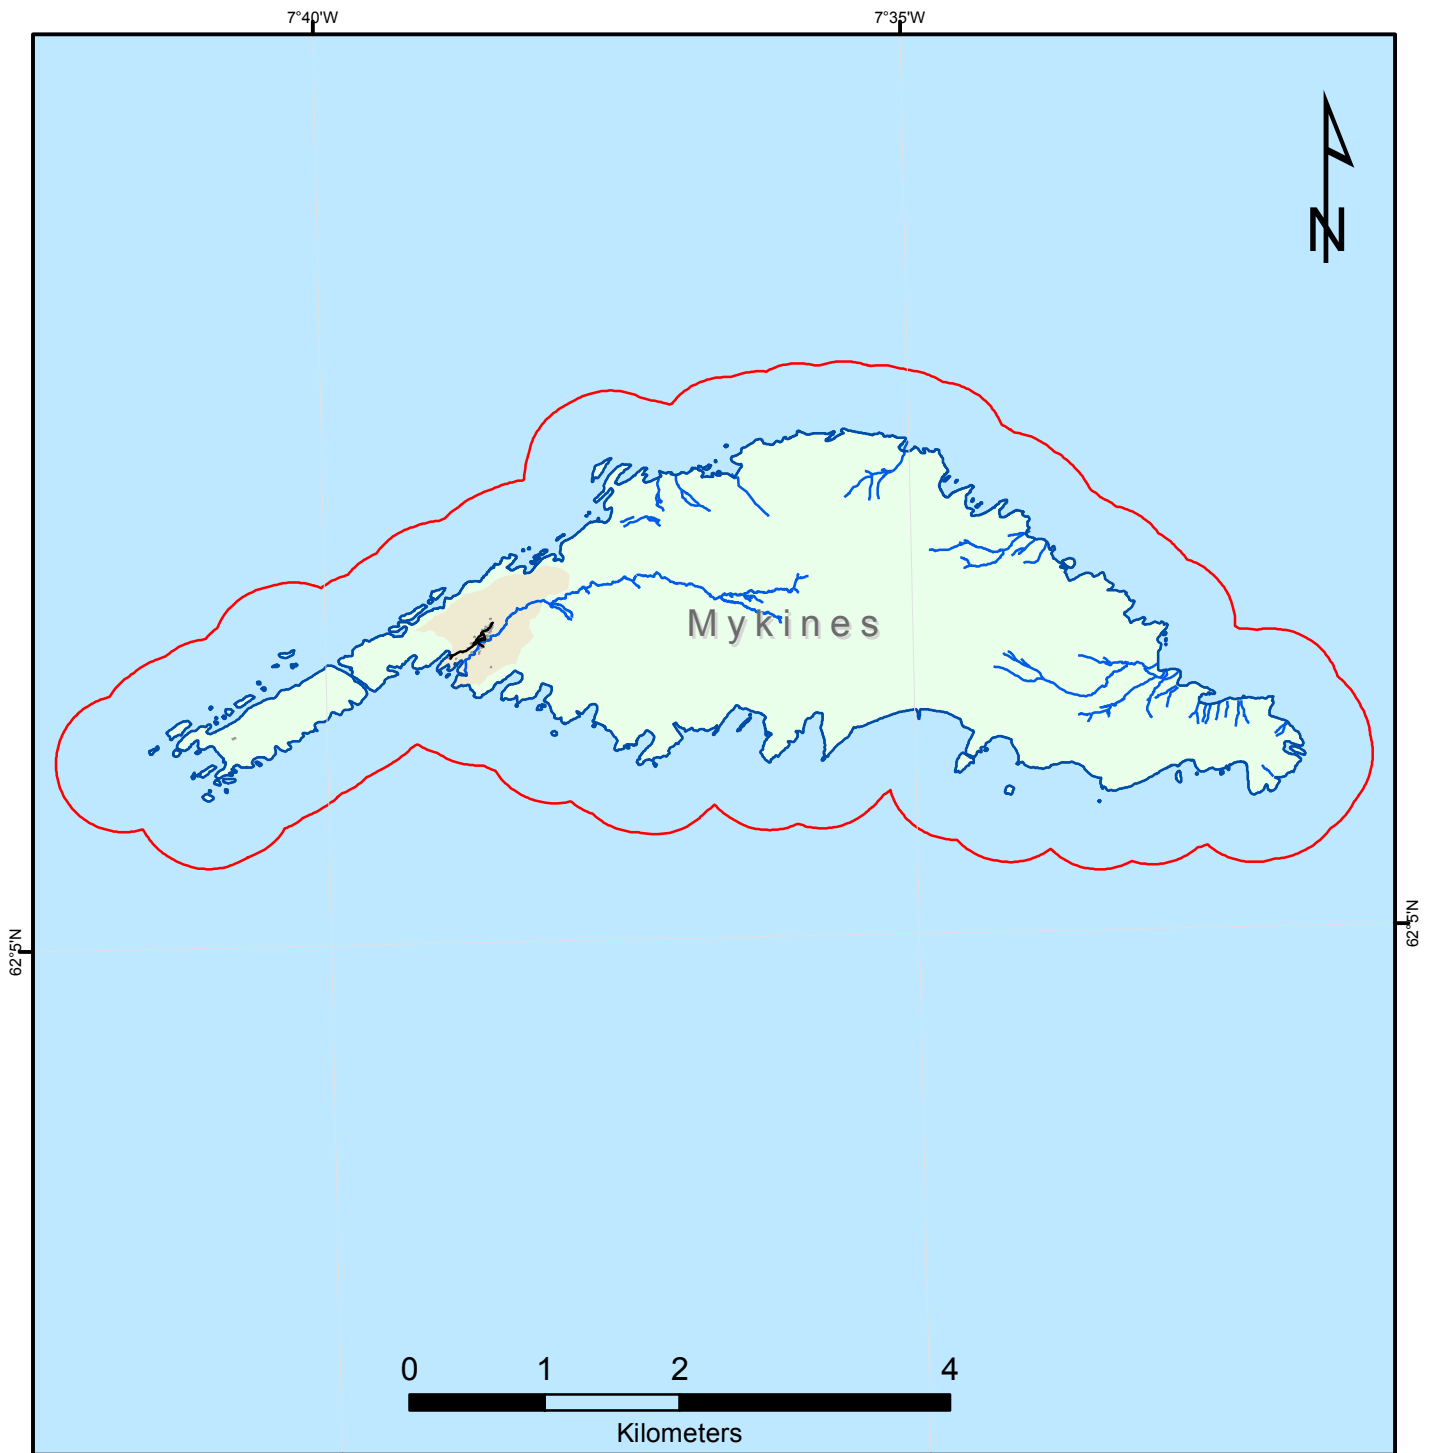

# Ramsar Site - Mykines, Faroe Islands

## Legend

-  Roads
-  Rivers
-  Buildings
-  Lakes
-  Towns
-  Land
-  Ramsar areas

**Projection Information:**  
WGS\_1984\_UTM\_Zone\_29N  
Projection: Transverse\_Mercator  
False\_Easting: 500000,000000  
False\_Northing: 0,000000  
Central\_Meridian: -9,000000  
Scale\_Factor: 0,999600  
Latitude\_Of\_Origin: 0,000000  
Linear Unit: Meter  
GCS\_WGS\_1984  
Datum: D\_WGS\_1984