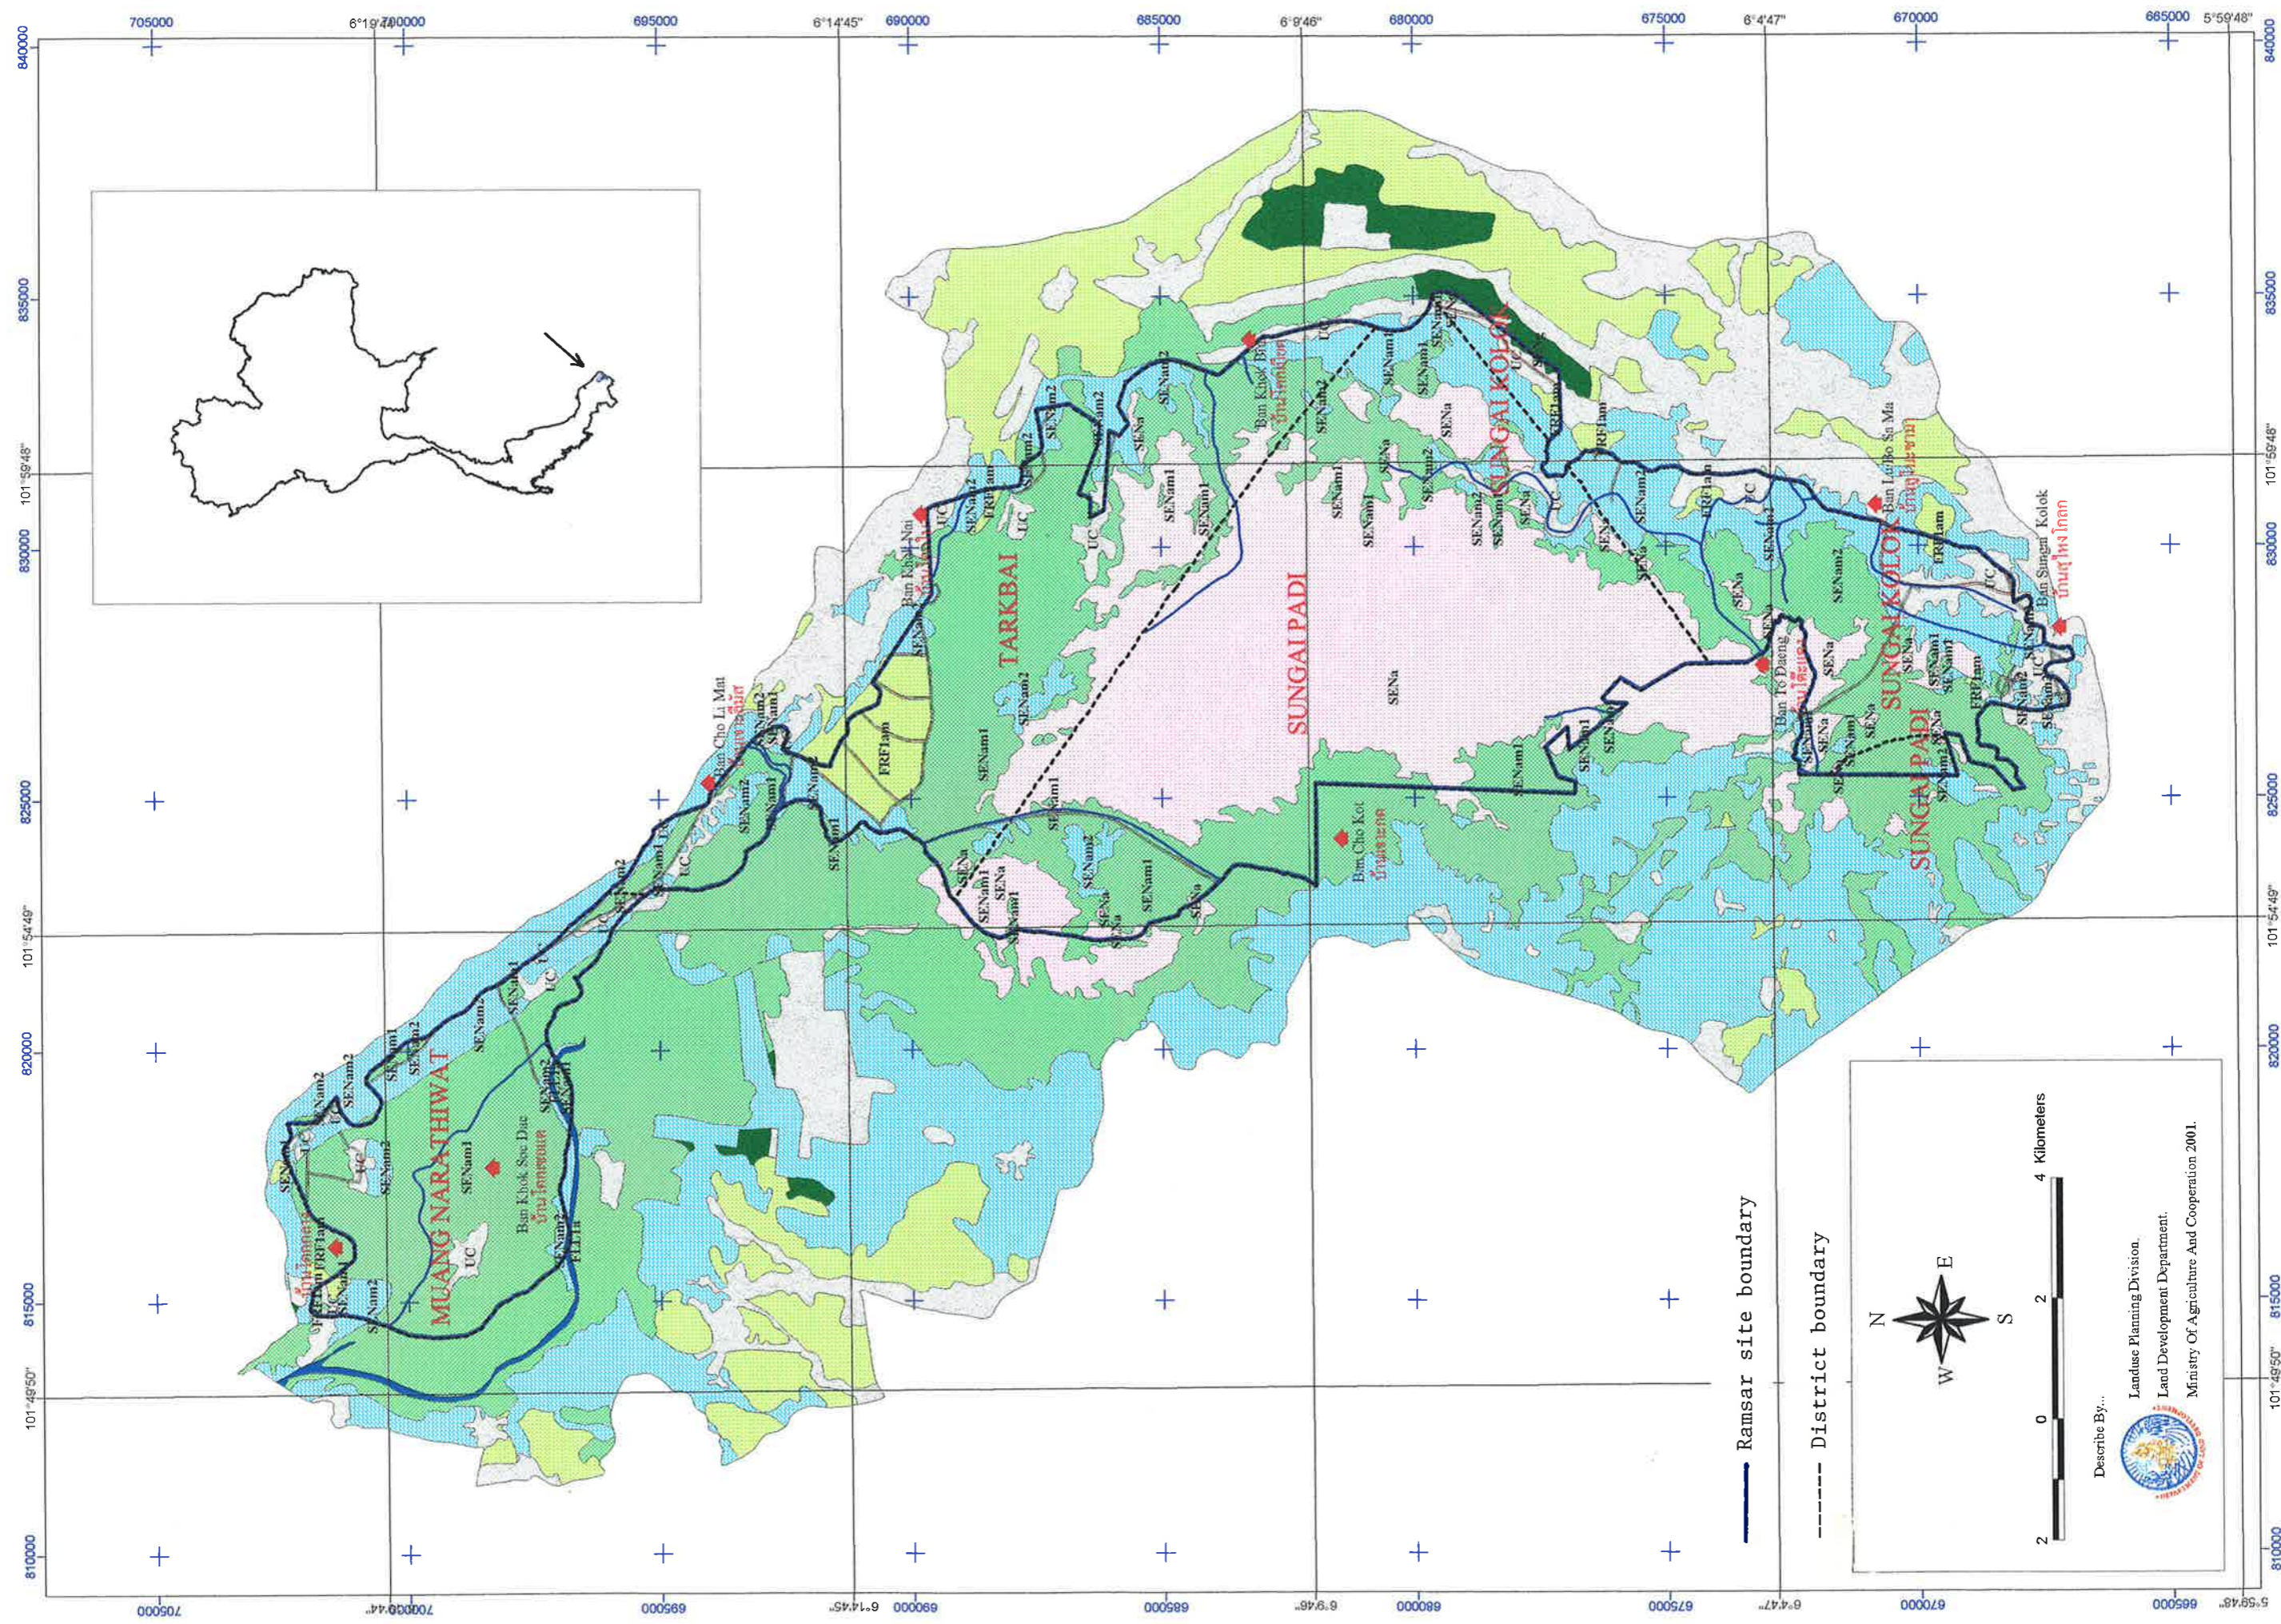

MAP OF PRINCESS SIRINDHORN WILDLIFE SANCTUARY (PRU TO DAENG)

— Ramsar site boundary

- - - - District boundary

Describe By...

Landuse Planning Division.
Land Development Department.
Ministry Of Agriculture And Cooperation 2001.