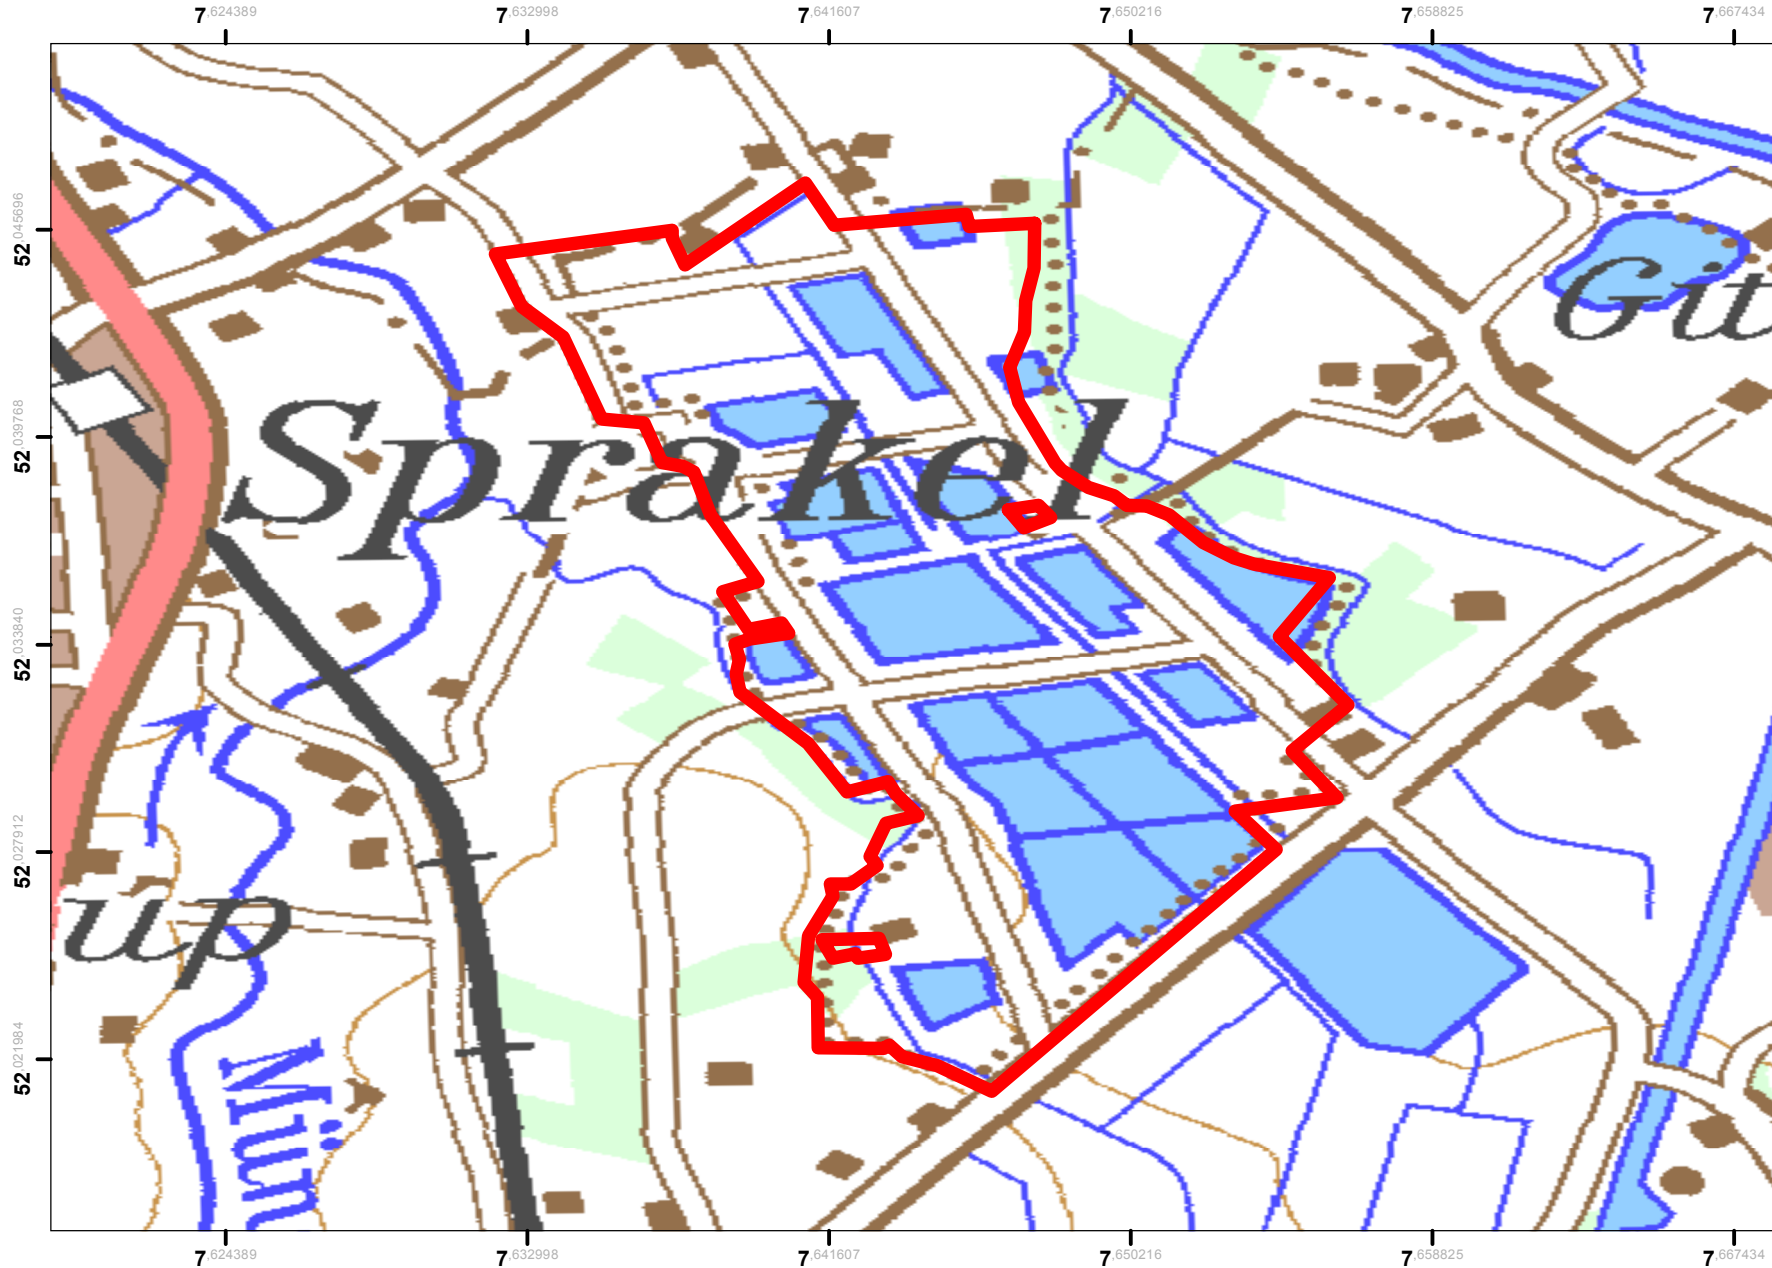

Ramsar Site No. 277 Rieselfelder Münster (Germany)

Federal Agency for Nature Conservation,
2015

Federal Republic of Germany

 Ramsar Site boundary

Coordinate system: WGS1984.

Data sources: DTK200-V, VG1000 © GeoBasis-DE / BKG, 2015.

Ramsar Site boundary: Federal Agency for Nature Conservation (BfN),
from data provided by the Länder (German Federal States), 2013.