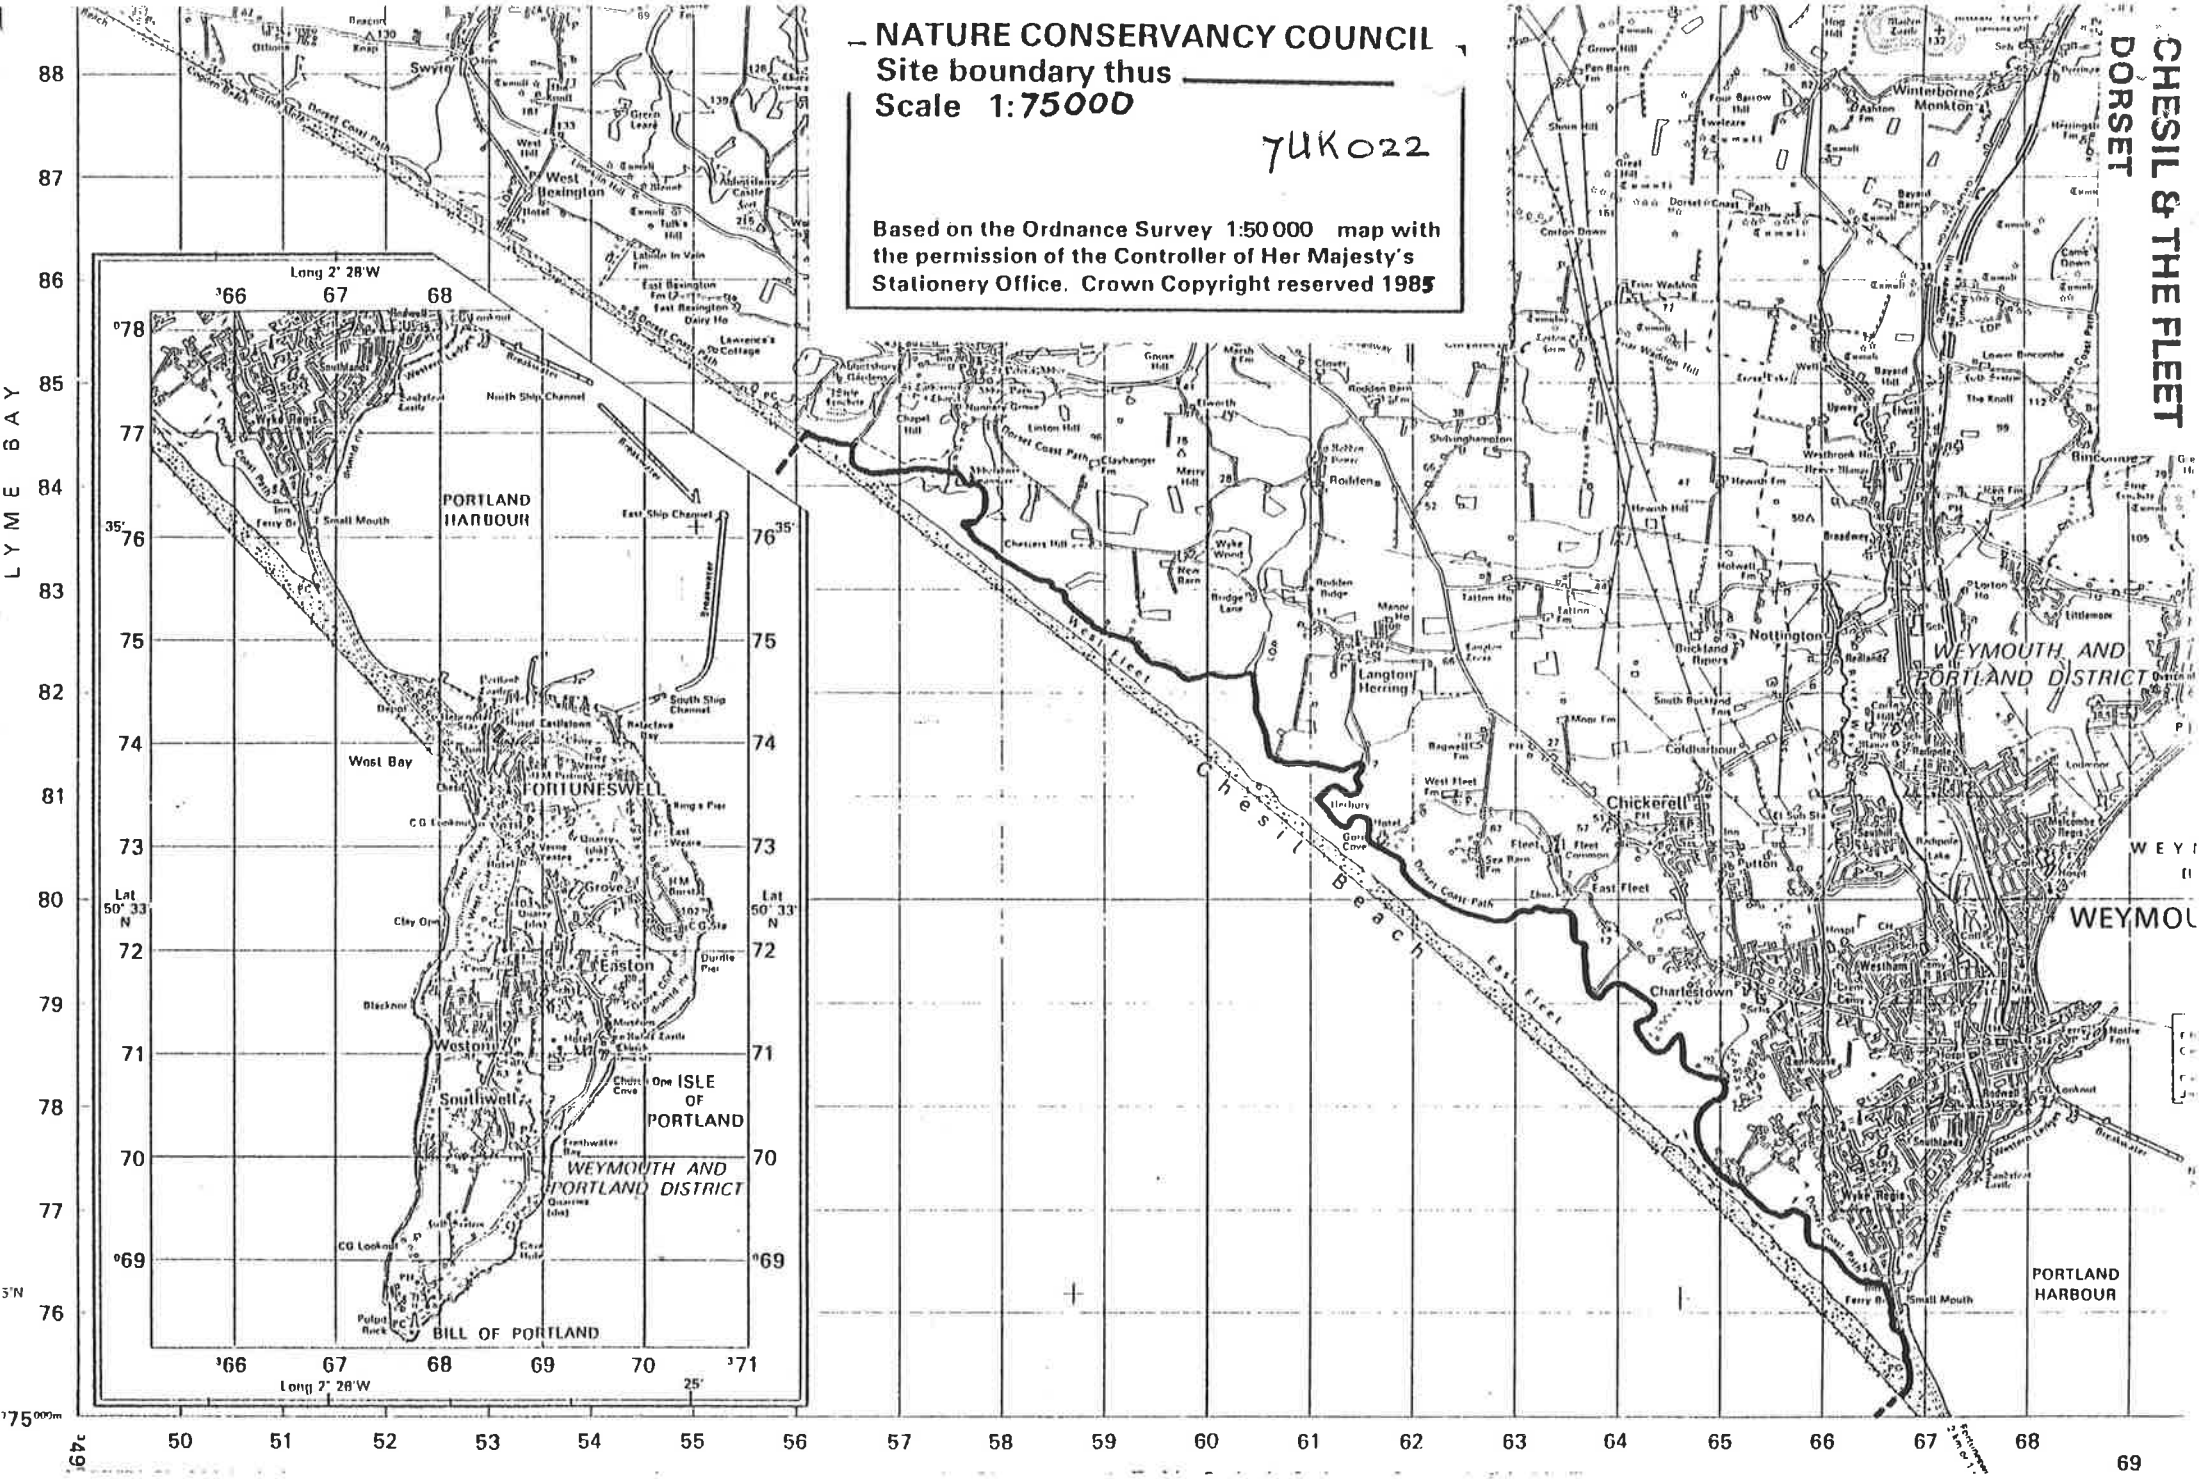

NATURE CONSERVANCY COUNCIL
Site boundary thus
Scale 1:75000
7UK022
Based on the Ordnance Survey 1:50000 map with
the permission of the Controller of Her Majesty's
Stationery Office. Crown Copyright reserved 1985